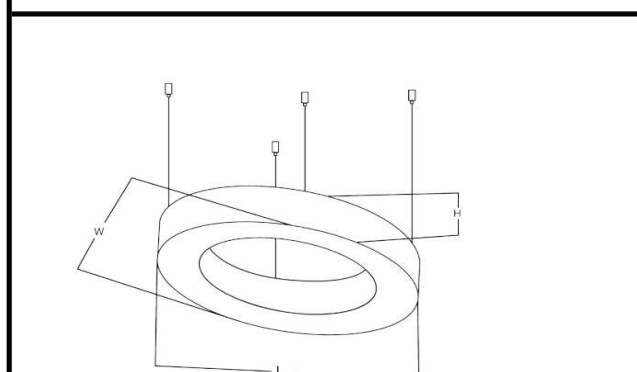

Sovitron Interior Pvt.Ltd.

Model Name

Jetta Ring Oval Pendant /DLARJOVDPD-50

Description

Architectural Light

Technical description

Image

Dimension	Custom dimension H=60/90/95mm
Frame	Aluminium
Color Tempertaure	5700K
Power	50W
Total Luminous Flux	4000 lm
Efficacy	80 lm/W
IP rating	50
Color Rendering	≥80
Mounting	Pendant
Optics	White Opal Diffuser
Dimming	NON-Dimmable
Operating Voltage	220-240 VAC
Standard Lifetime	L70 minimum at 50,000 burning hours

Dimension diagram

HEIGHT-60/90/95

Custom dimension, coating and installation available upon request

Remarks:-

Address: Plot #7 Saroorpur-Nangla Industrial Area,Ballabgarh-Sohna Road,Faridabad-121005

Email: info@sovitron.com