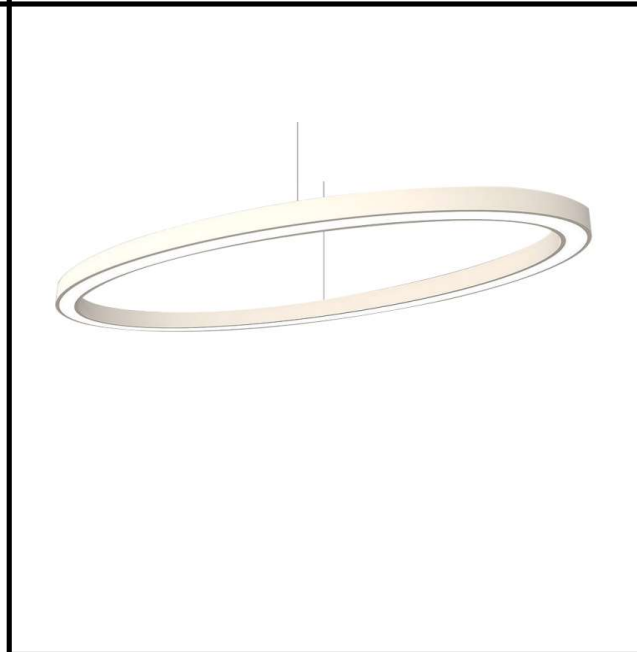

Sovitron Interior Pvt.Ltd.

Model Name

Jetta Ring Oval Pendant /DLARJOVDPD-50

Description

Architectural Light

Technical description

Image

Dimension	Custom dimension H=60/90/95mm
Frame	Aluminium
Color Tempertaure	5700K
Power	50W
Total Luminous Flux	4000 lm
Efficacy	80 lm/W
IP rating	50
Color Rendering	≥80
Mounting	Pendant
Optics	White Opal Diffuser
Dimming	NON-Dimmable
Operating Voltage	220-240 VAC
Standard Lifetime	L70 minimum at 50,000 burning hours

Dimension diagram

HEIGHT-60/90/95

Custom dimension, coating and installation available upon request

Remarks:-

Address: Plot #7 Saroorpur-Nangla Industrial Area,Ballabgarh-Sohna Road,Faridabad-121005

Email: info@sovitron.com